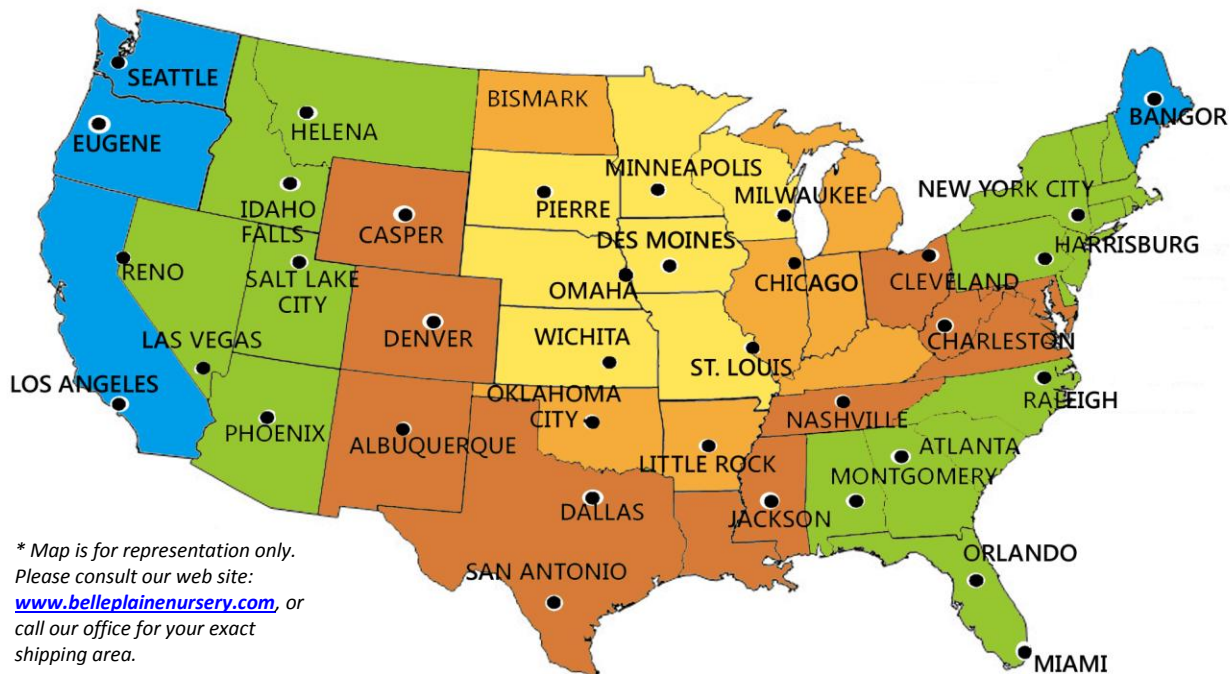

2017 COMMON CARRIER SHIPPING HANDLING, AND DELIVERY RATES FOR SMALLER ORDERS AND ADD-ONS

* Map is for representation only.
Please consult our web site:
www.belleplainenursery.com, or
call our office for your exact
shipping area.

- First Crate Price -

ZONE 1	- \$164.70*	Additional Crates are \$90 each.
ZONE 2	- \$180.90*	Additional Crates are \$90 each.
ZONE 3	- \$201.15*	Additional Crates are \$90 each.
ZONE 4	- \$251.00*	Additional Crates are \$90 each.
ZONE 5	- \$272.00*	Additional Crates are \$90 each.